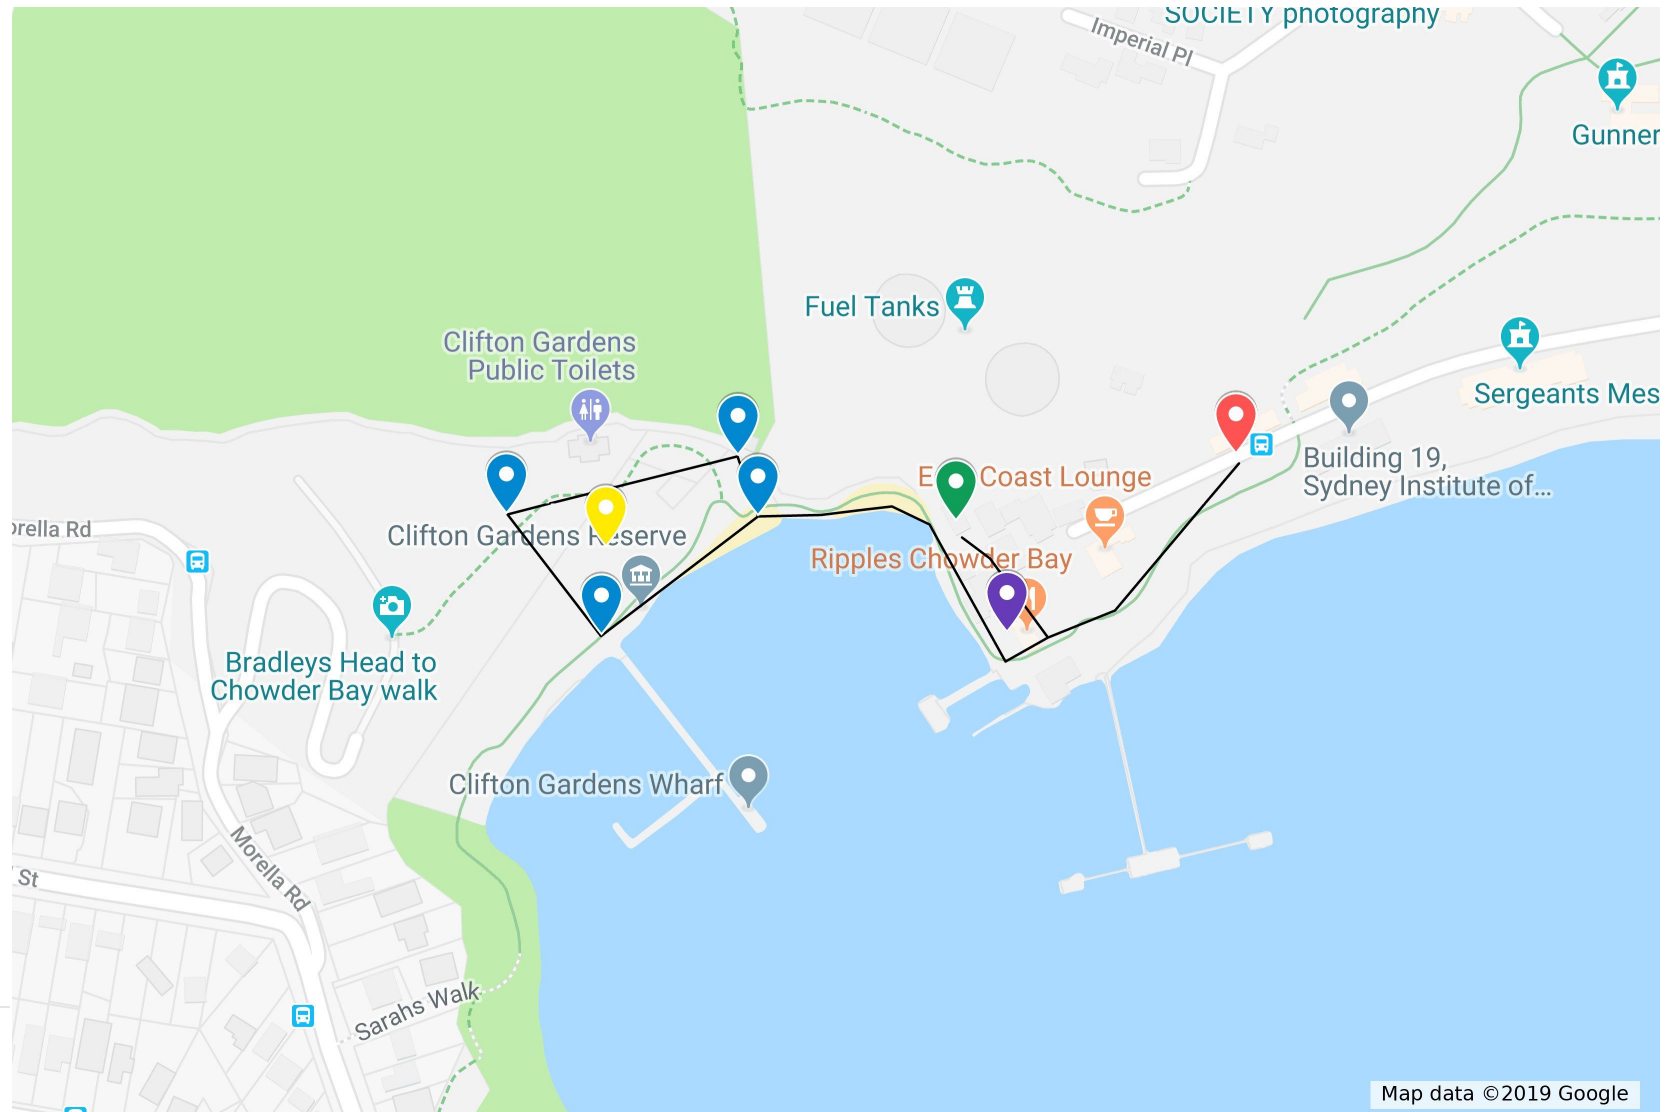

Environmental Change and Management Fieldtrip Map

Untitled layer

-  Bus drop off and Pick up point
-  Walking route to theatre
-  Theatre
-  Marine Discovery Centre
-  Recess and Lunch in the park
-  Route to practical activities
-  Rotation activity - Stormwater Modeling
-  Rotation Activity - Microplastics
-  Rotation Activity - Using a GPS device
-  Rotation Activity - Water quality testing

A map of walking routes and activity locations for the geography fieldtrip 'Environmental Change and Management'.