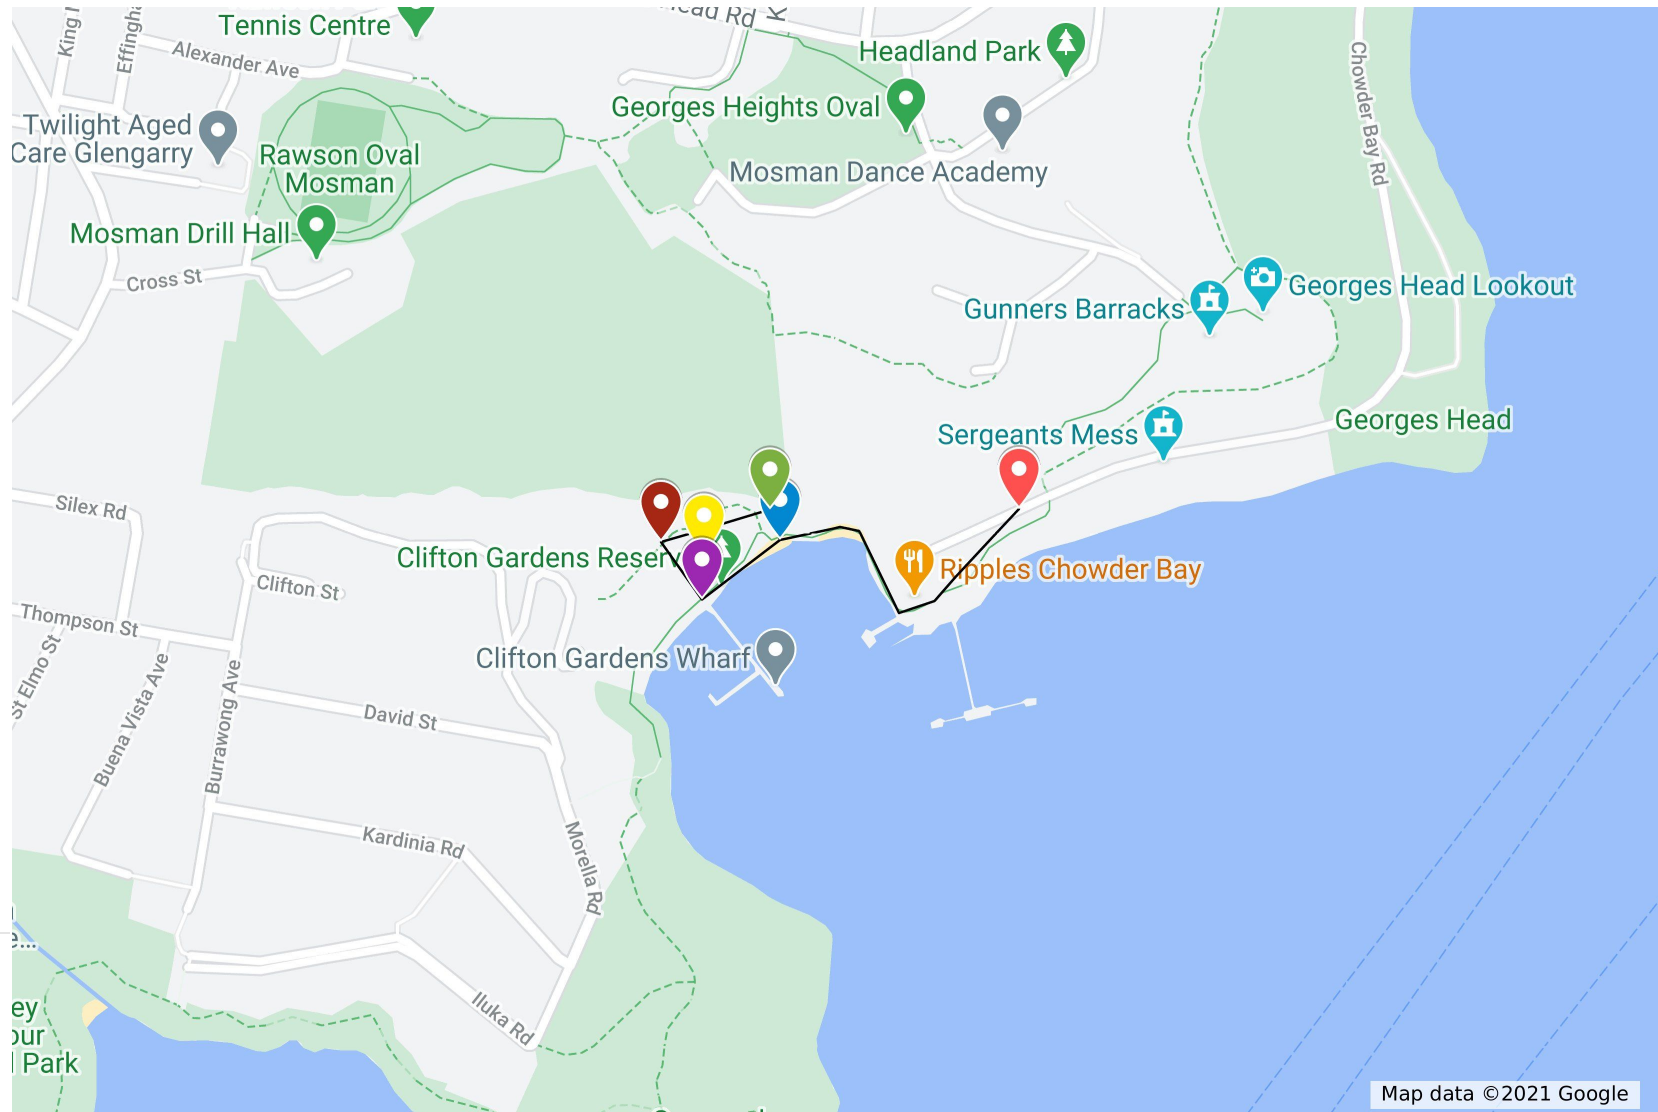

# Environmental Change and Management Fieldtrip Map

Untitled layer

Bus drop off and Pick up point

Recess and Lunch in the park

Rotation activity - Stormwater Modeling

Rotation Activity - Microplastics

Rotation Activity - Water quality testing

Rotation activity - Marine food web investigation

Walking route and workshop stations

A map of walking routes and activity locations for the geography fieldtrip 'Environmental Change and Management'.