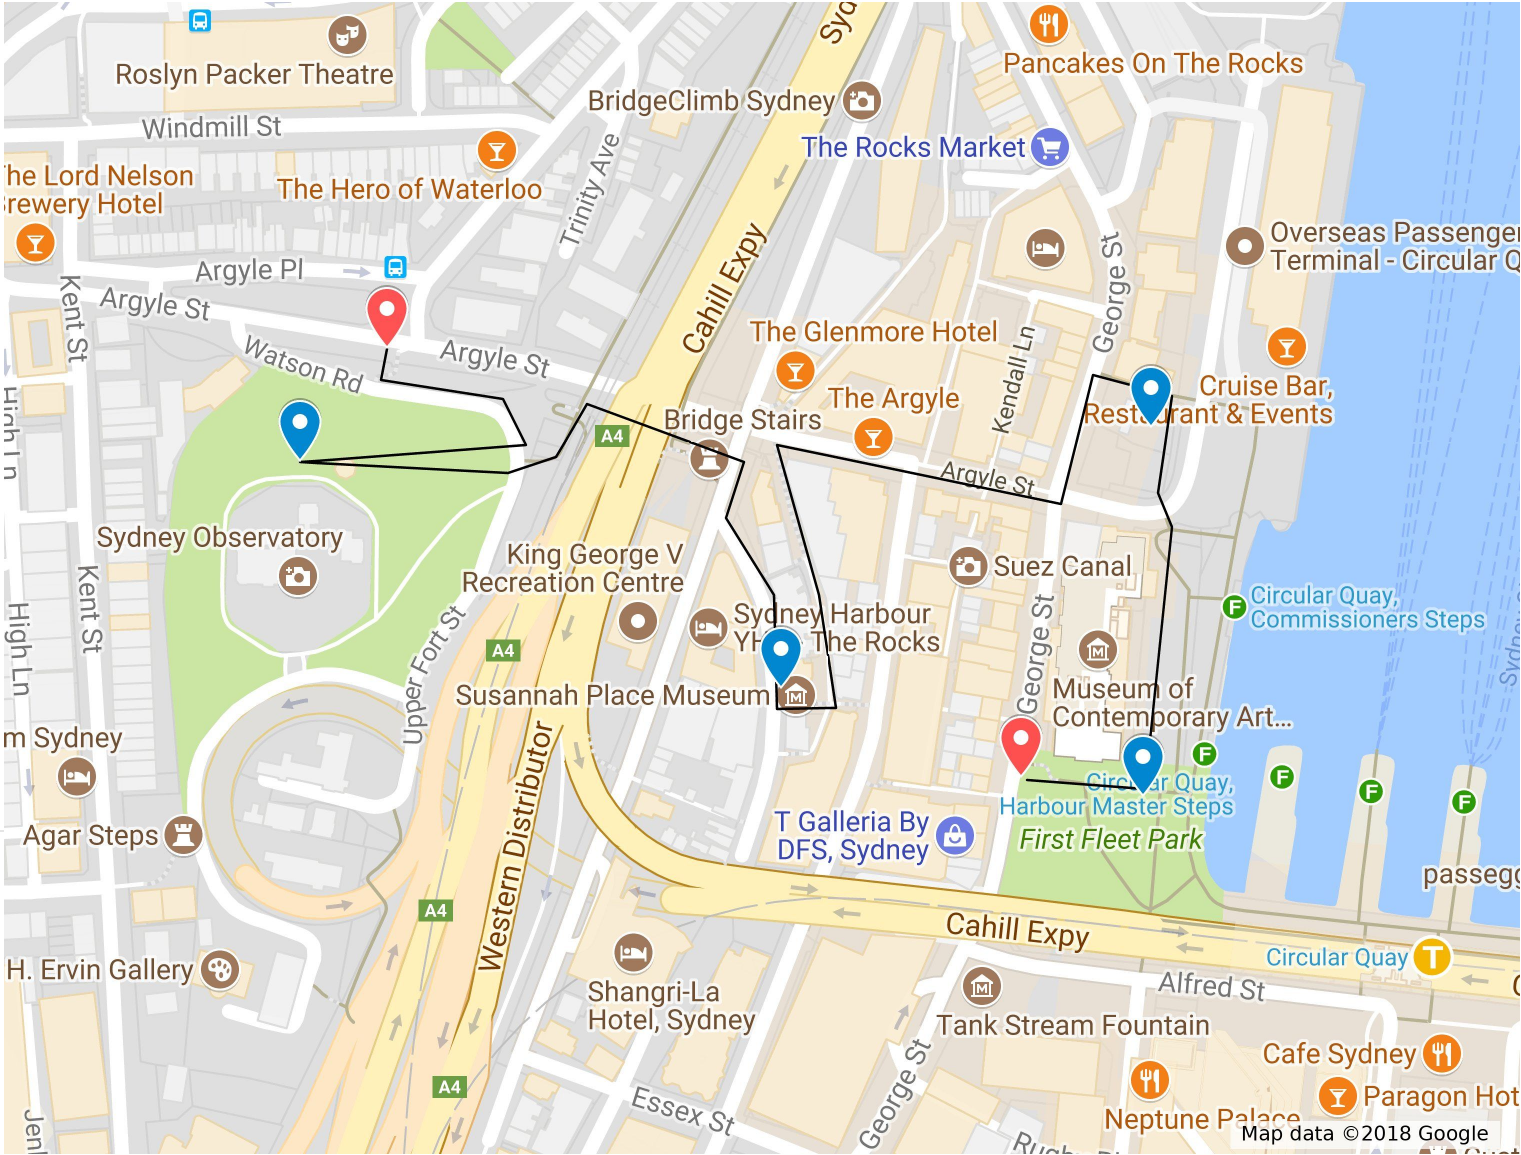

Community and Remembrance Excursion Map

Untitled layer

1 Activity - Aboriginal Culture Study

Activity 2 Cadman's Cottage study

Activity 3 - Sussanah Place Museum

Activity 4 - Modern living

Bus Pick up point - Argyle Place Park

Bus Drop off point - George St near the MCA

Walking Route

A map showing the main walking routes and fieldwork sites for the History excursion; Community and Remembrance